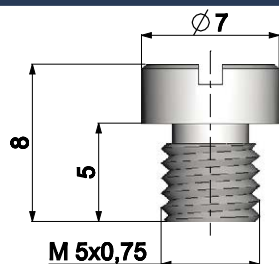

MAIN JETS (MINIMUM ORDER 5 PCS.) | GETTI MASSIMO (ORDINE MINIMO 5 PEZZI)

Dell'orto 5 mm.

CODE	
360.1060	Dell'orto 5 mm. 60
360.1062	Dell'orto 5 mm. 62
360.1064	Dell'orto 5 mm. 64
360.1066	Dell'orto 5 mm. 66
360.1068	Dell'orto 5 mm. 68
360.1070	Dell'orto 5 mm. 70
360.1072	Dell'orto 5 mm. 72
360.1074	Dell'orto 5 mm. 74
360.1076	Dell'orto 5 mm. 76
360.1078	Dell'orto 5 mm. 78
360.1080	Dell'orto 5 mm. 80
360.1081	Dell'orto 5 mm. 81
360.1082	Dell'orto 5 mm. 82
360.1083	Dell'orto 5 mm. 83
360.1084	Dell'orto 5 mm. 84
360.1085	Dell'orto 5 mm. 85
360.1086	Dell'orto 5 mm. 86
360.1087	Dell'orto 5 mm. 87
360.1088	Dell'orto 5 mm. 88
360.1089	Dell'orto 5 mm. 89
360.1090	Dell'orto 5 mm. 90
360.1091	Dell'orto 5 mm. 91
360.1092	Dell'orto 5 mm. 92
360.1093	Dell'orto 5 mm. 93
360.1094	Dell'orto 5 mm. 94
360.1095	Dell'orto 5 mm. 95
360.1096	Dell'orto 5 mm. 96
360.1097	Dell'orto 5 mm. 97
360.1098	Dell'orto 5 mm. 98
360.1099	Dell'orto 5 mm. 99
360.1100	Dell'orto 5 mm. 100
360.1101	Dell'orto 5 mm. 101
360.1102	Dell'orto 5 mm. 102
360.1103	Dell'orto 5 mm. 103
360.1104	Dell'orto 5 mm. 104
360.1105	Dell'orto 5 mm. 105
360.1106	Dell'orto 5 mm. 106
360.1107	Dell'orto 5 mm. 107
360.1108	Dell'orto 5 mm. 108
360.1109	Dell'orto 5 mm. 109
360.1110	Dell'orto 5 mm. 110
360.1112	Dell'orto 5 mm. 112
360.1114	Dell'orto 5 mm. 114

360.1116 Dell'orto 5 mm. 116

360.1118 Dell'orto 5 mm. 118

360.1120 Dell'orto 5 mm. 120

360.1122 Dell'orto 5 mm. 122

360.1124 Dell'orto 5 mm. 124

360.1126 Dell'orto 5 mm. 126

360.1128 Dell'orto 5 mm. 128